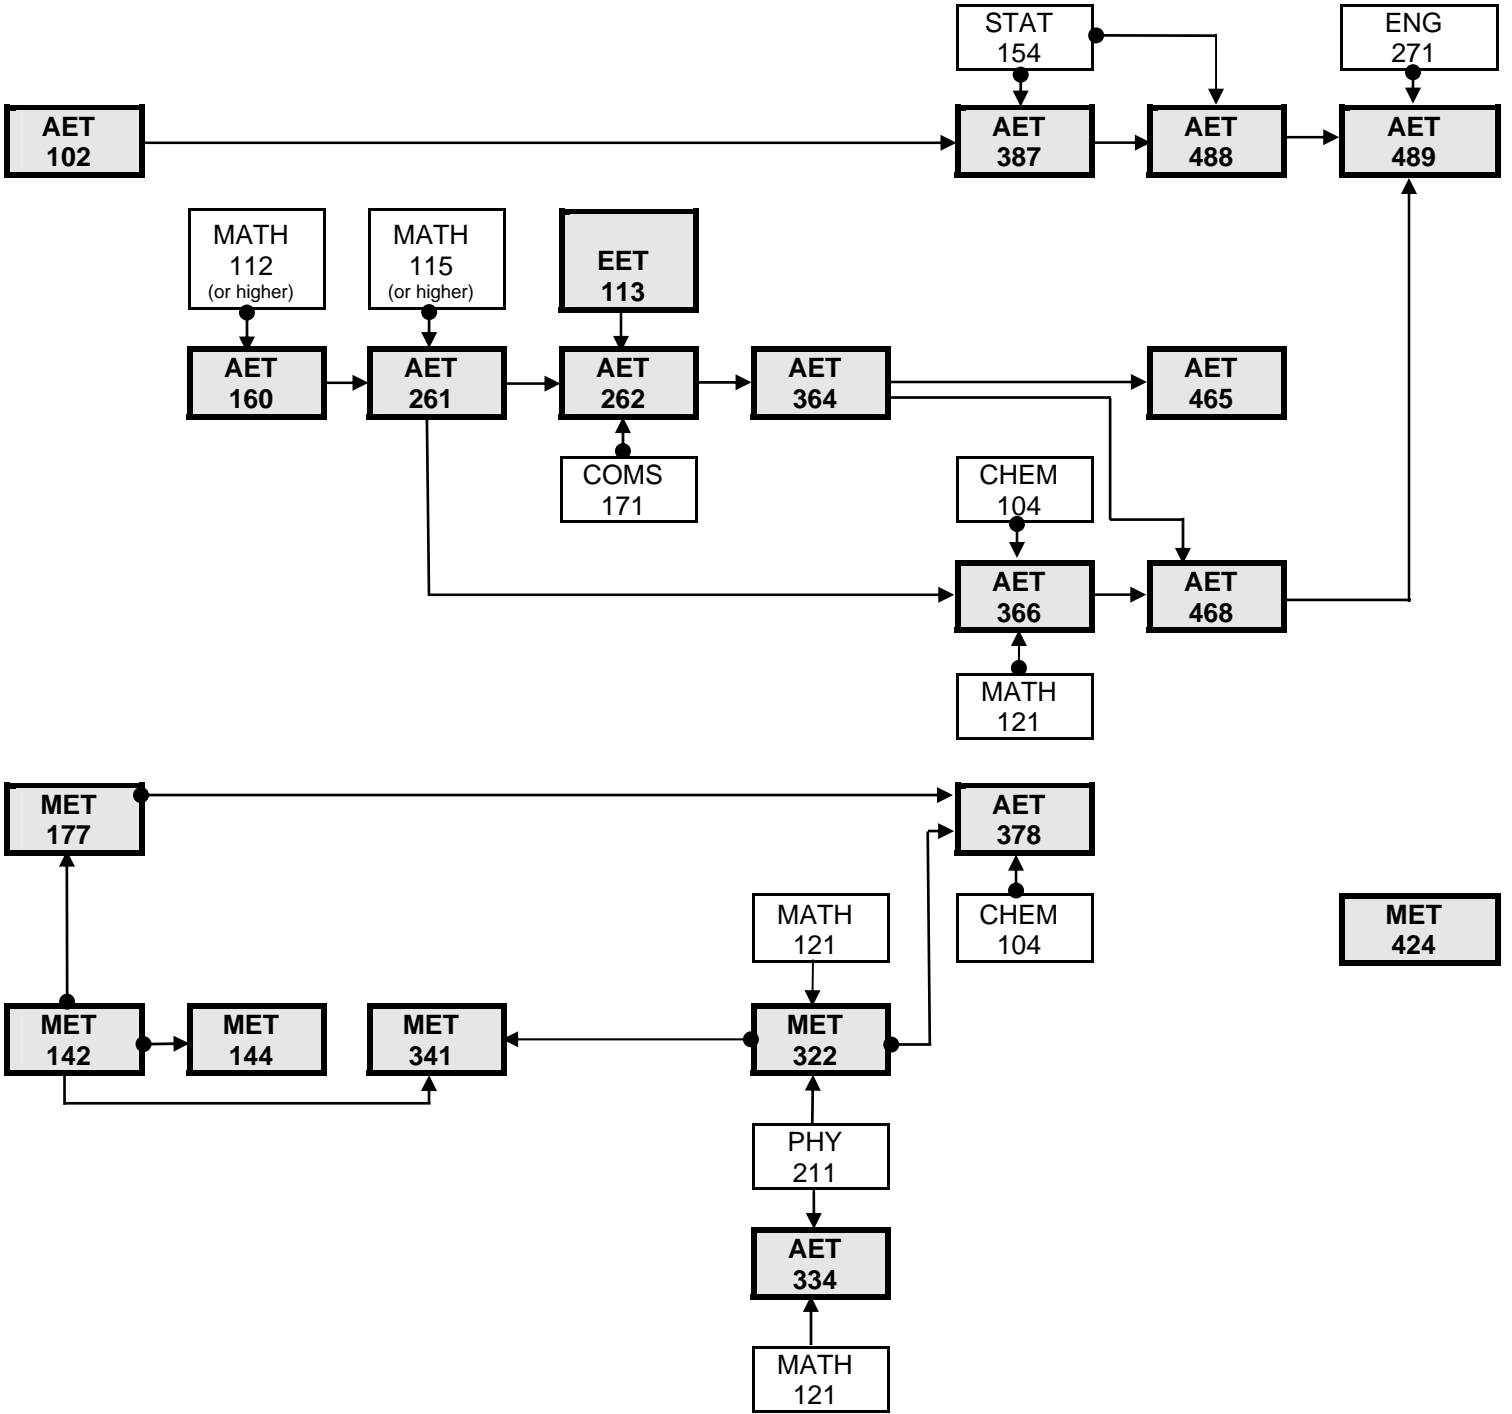

**BS: AET**

—→ PREREQUISITE (must be taken in a previous semester)  
 ●→ COREQUISITE (can be taken in a previous semester, or in the same semester. ALL pre and corequisites will be strictly enforced. The only exception will be when written permission has been obtained from the course instructor and the AMET Department.