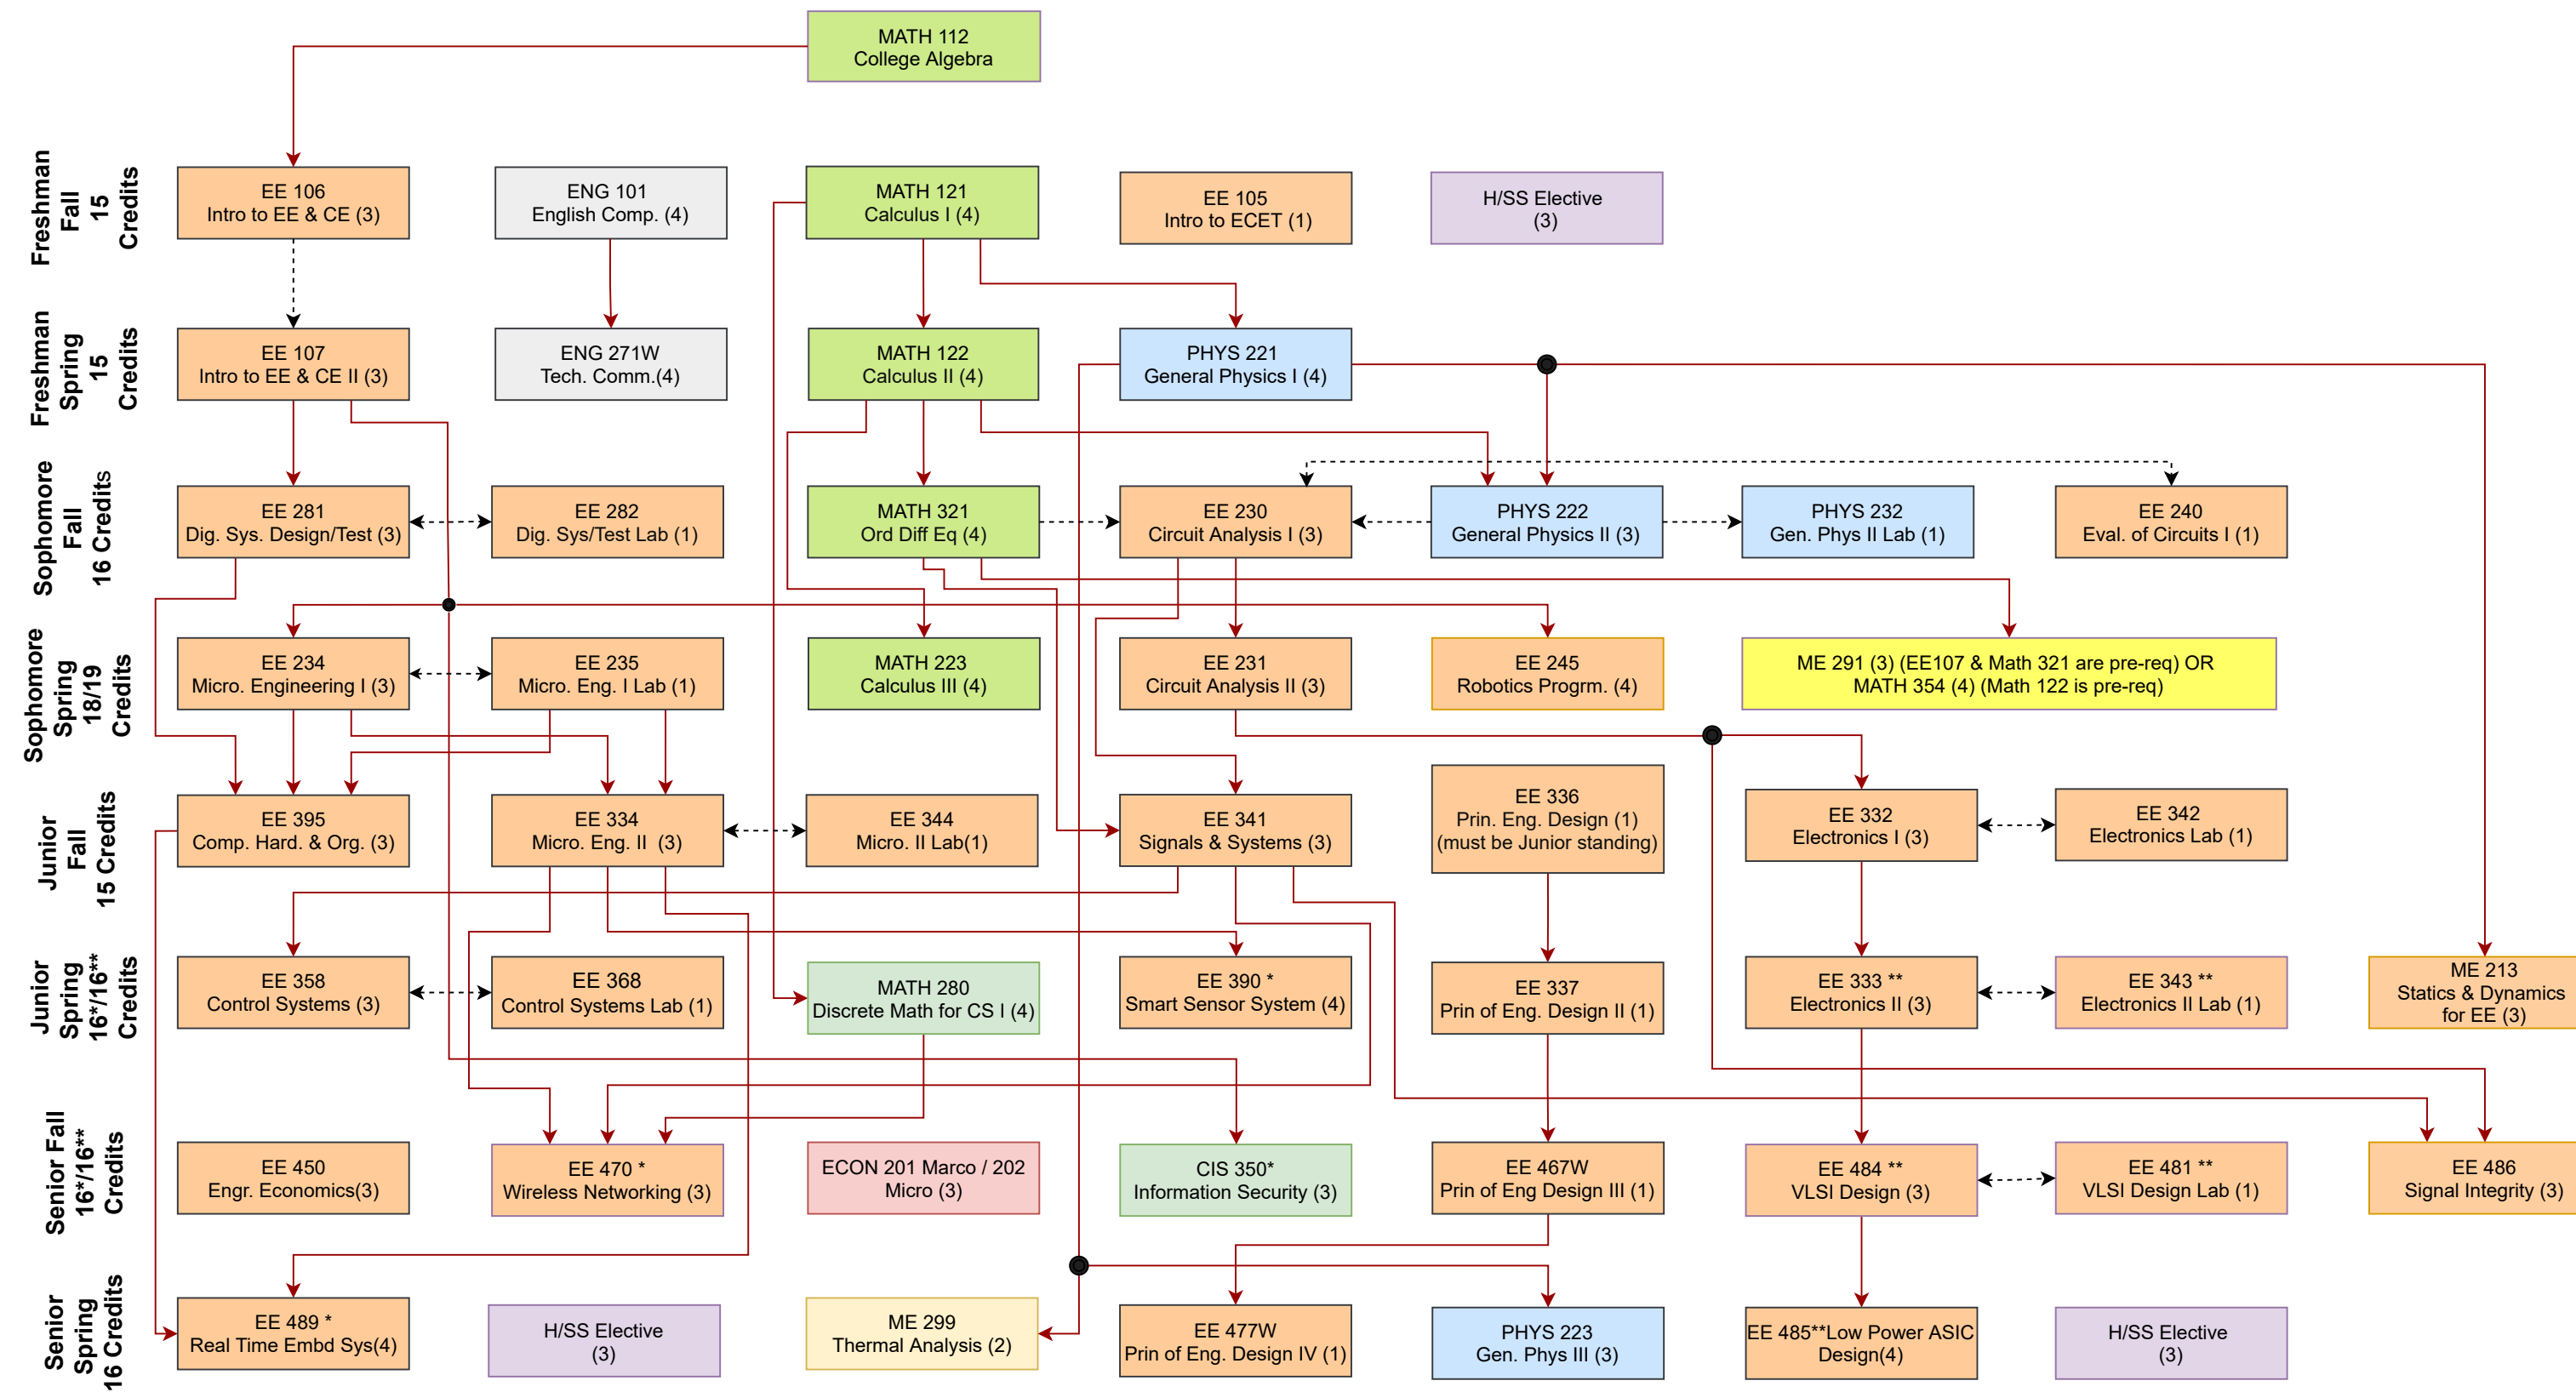

NEW PATHWAY

ECET B.S Computer Engineering Pathway (2021/2022)

* for EMBEDDED & IOT FOCUS

** for APPLICATION SPECIFIC IC DESIGN FOCUS

Line and Node Legend - - - - -> Pre-req & Concurrency <- - - - -> Co-requisite <- - - - -> Prerequisite ● Node

Color Legend ECET courses Math Physics Computer Science English ME or MATH ECON ME General Education